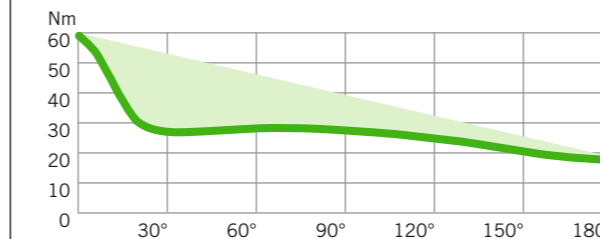

Reduction in opening effort thanks to EASY OPEN cam-action technology

+ Door opening with reduced effort
In the case of DORMA slide channel door closers featuring EASY OPEN cam-action technology, the heart-shaped cam immediately and significantly reduces the opening resistance of the door. Particularly children, people with disabilities and elderly people are thus able to open the door with less effort, making passage – and their lives – that much easier.

+ The recommendations according to DIN SPEC 1104 are fulfilled. 40% less effort. 40% easier door opening action.

DORMA quality comes as standard. The EASY OPEN range in the Contur design.

Backed up by decades of expertise, DORMA is able to offer a comprehensive range of EASY OPEN door closers featuring cam-action technology – tailored to meet individual

requirements. In terms of visual elegance the award-winning DORMA door closers in the Contur design always make the right impression.

Integrated cam-action door closer system

ITS 96

Thanks to its compact design, the ITS 96 can be installed within the leaf and frame in all doors with leaf thicknesses of 40 mm or more.

- Proven EASY OPEN technology
- Exceptional ease of use
- Controlled closing action