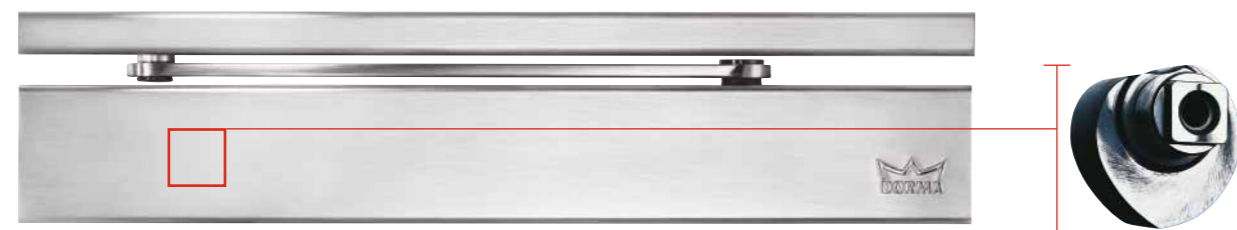

Significantly improved convenience thanks to our EASY OPEN technology based on a heart-shaped cam.

40% less effort. 40% easier opening action. DORMA cam-action door closers with EASY OPEN technology.

DORMA cam-action door closers prove that committing to premium quality is a recipe for success.

Offering EASY OPEN technology, they enable doors to

be manually operated with minimum exertion. They thus constitute an ideal solution when it comes to meeting the new DIN SPEC 1104 which recommends the application

of manual closing devices that reduce user effort by 40% in the door sweep range of 2° to 60°.

DIN SPEC 1104
December 2009

WIN 053 913 51532, GB, 3, BD, 04/10

DORMA GmbH + Co. KG
DORMA Platz 1
D-58256 Ennepetal
Phone +49 2333 793-0
Fax +49 2333 793-495
www.dorma.com

Division Door Control worldwide

Region Australia
DORMA Door Controls Pty. Ltd.
P.O. Box 1092
Narre Warren Vic 3805
52 Abbott Road
Hallam/Victoria 3803
Australia
Phone +61 3 8795 0666
Fax +61 3 8795 0280

Region Central Europe
DORMA GmbH+Co. KG
DORMA Platz 1
D-58256 Ennepetal
Phone +49 2333 793-0
Fax +49 2333 793-495

Region China
DORMA China Ltd.
No. 101 Tong Sheng Road,
Suzhou Industrial Park
215126 Suzhou
China
Phone +86 512 67612481
Fax +86 512 67614582

DORMA Door Controls (Suzhou)
Co., Ltd.
Room 701, Technology Plaza
651 King's Road
North Point
Hong Kong
Phone +852 25034632
Fax +852 28875370

Region Emerging Markets
DORMA GmbH+Co. KG
DORMA Platz 1
D-58256 Ennepetal
Phone +49 2333 793-0
Fax +49 2333 793-495

DORMA Door Controls (Pty.) Ltd.
2 Gravel Drive, Kya Sands
Business Park, Kya Sands,
Randburg
ZA-2169 Johannesburg
Phone +27 11 8300280
Fax +27 11 8300291

Region Far East
DORMA Production GmbH+Co. KG
No. 2 Jalan Terusan, Jurong
Singapore 619285
Phone +65 62687633
Fax +65 62657914