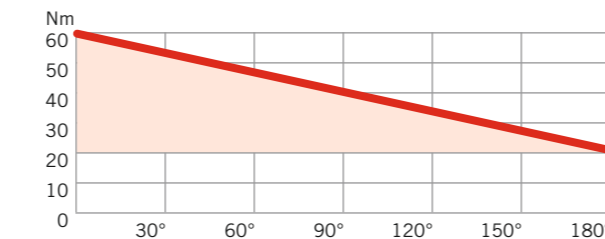

Linear decrease in opening resistance

- Substantial effort required to open the door
Slide channel door closers with asymmetric gearing only allow a gradual, linear decrease in opening resistance, making it more difficult for, in particular, children, people with disabilities and elderly people to use the door.